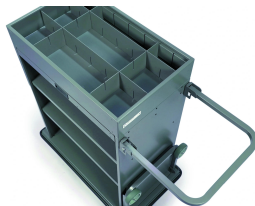

SEP
Width dividers.