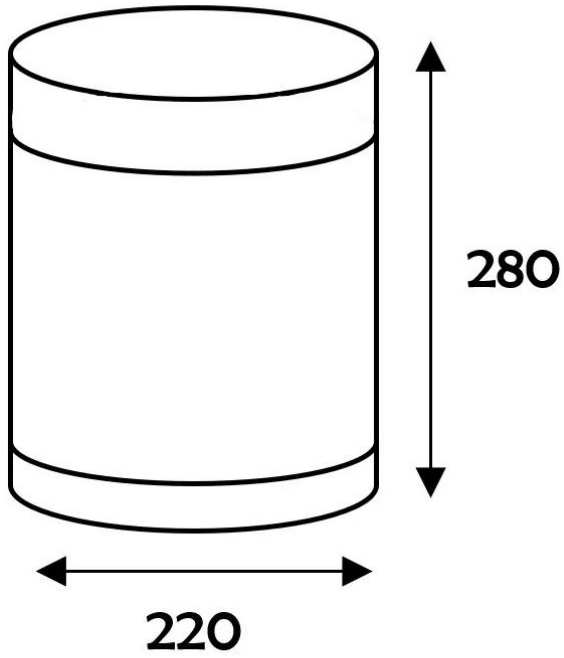

KOURILES – MARIANNES

Equipped with:

- Black or brown color.
- Removable stainless steel ring for securing garbage can liner.
- Plastic floor ring.

Non-contractual photos

Structure color

-  Black (RAL 9005)
-  Brown

ADDITIONAL INFORMATION

KOURILES: Ref : WGE-CP1 Weight : 0,7 Kg

MARIANNES: Ref : WGE-CP2 Weight : 1.1 Kg

Material: Lacquered steel

Mariannes

Kouriles