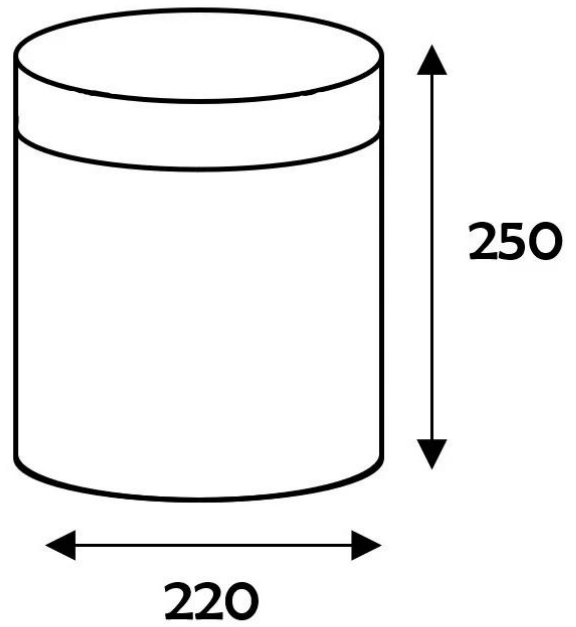

ADDITIONAL INFORMATION

KOURILES: Ref : WGE-CP1 Weight : 0,7 Kg

MARIANNES: Ref : WGE-CP2 Weight : 1.1 Kg

Material: Lacquered steel

Mariannes

Kouriles