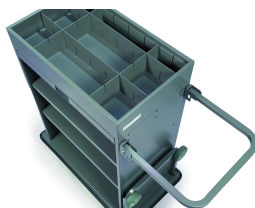

WALLIS

Equipped with:

- 70mm-high reception bin with adjustable dividers (2 for model 650 and 3 for models 750 -850).
- 2 shelves.
- 1 lift-up laundry bag holder. 130 L dirty linen bag included.
- Integral non-marking bumper on structure.

Non-contractual photos

Structure color

-  Anthracite (RAL 7012)
-  Black (RAL 9005)
-  Capuccino (Ral 1019)
-  Light grey (RAL 7040)

Bag color

-  Bordeaux bag
-  Grey Bag
-  Night Blue Bag

OPTIONS

5-R
5th wheel for size 750-850.

SEP
Width dividers.

T-P
Stationery drawer.

LOGO
Hotel logo. * from 10 pieces or mini 10 carts

P
Lockable doors

R-E
2 fixed and 2 swivel wheels.

P-C
Corner bumpers.

EC-P
Ergo-Door wedge.

M
Motorization.