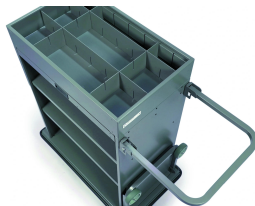

ANNEMASSE

Equipped with:

- 70mm-high top rail with anti-fall edges.
- 1 shelf.
- 1 lower level for bottle pack.
- 2 height-adjustable drawers with 3 adjustable dividers.
- 2 lockable doors.
- 1 driving handle.
- Integral non-marking bumper on structure.

Non-contractual photos

Couleurs de la structure

-  Anthracite (RAL 7012)
-  Black (RAL 9005)
-  Capuccino (Ral 1019)
-  Light grey (RAL 7040)

OPTIONS

5-R
5th wheel for size
750-850.

SEP
Width dividers.

LOGO
Hotel logo. * from 10
pieces or mini 10 carts

B-125
Bac produits d'accueil
125mm.

C-125
Cover for b-125.

R-E

P-C

EC-P

M

COLLAR

2 fixed and 2 swivel wheels.

Corner bumpers.

Ergo-Door wedge.

Motorization.

Choice of colors. *
 from 10 pieces or mini
 10 carts

STS
 2 garbage can liners
 for waste separation.

ADDITIONAL INFORMATION

ANNEMASSE 650: Ref : AED-MBANNEMASSE650 Weight : 57 kg