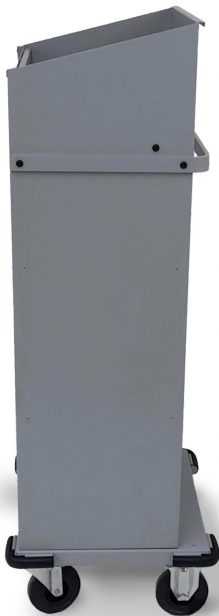

CALEDONIA

Equipped with:

- Ultra-compact, lightweight, sturdy and easy-to-handle aluminium cart.
- Choice of colors.
- 1 clean linen box with 2 shelves for 3 levels of storage.
- 1 inclined reception tray with 2 adjustable dividers, i.e. 3 compartments.
- 1130 L dirty linen bag included, choice of color.

Non-contractual photos

Couleurs de la structure

-  Anthracite (RAL 7012)
-  Black (RAL 9005)
-  Capuccino (Ral 1019)
-  Light grey (RAL 7040)

OPTIONS

P-F-FLASK-HOLDER-
Bottle holder

EC-P
Ergo-Door wedge.

BAC-GCK
BAC for cleaning
products

COLLAR
Choice of colors. *
from 10 pieces or mini
10 carts

C-B
Broom clip.

RID
Hide curtain in black
leatherette.

ADDITIONAL INFORMATION

Poids:	19 kg
Nom:	CALEDONIA
Ref:	AED-HKCALEDONIE
Matériel:	Aluminum
Roues:	2 front swivel wheels 2 rear fixed wheels rubber Ø125mm
Capacité de charge:	150kg
Capacité de chambres:	4 to 6