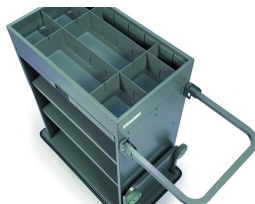

CHAMBORD

Equipped with:

- 70mm-high reception bin with adjustable dividers (2 for model 650 and 3 for models 750 -850).
- 2 shelves.
- 1 lift-up laundry bag holder. 130 L dirty linen bag included.
- 1 lift-up waste bag holder with decorative-colored lid.
- 2 lift-up bases to support bags and/or place a basket to store cleaning products.
- Integral non-marking bumpers on the structure and bumpers on the bases.
- COL" option * from 10 pieces or mini 10 carts
- LOGO" option * from 10 pieces or mini 10 carts

Non-contractual photos

Couleurs de la structure

-  Anthracite (RAL 7012)
-  Black (RAL 9005)
-  Capuccino (Ral 1019)
-  Light grey (RAL 7040)

Couleurs de sacs

-  Bordeaux bag
-  Grey Bag
-  Night Blue Bag

OPTIONS

5-R
5th wheel for size
750-850.

SEP
Width dividers.

T-P
Stationery drawer.

LOGO
Hotel logo. * from 10
pieces or mini 10 carts

P
Lockable doors

B-125
 Bac produits d'accueil
 125mm.

C-125
 Cover for b-125.