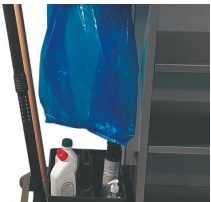

CHAMBORD

Equipped with:

- 70mm-high reception bin with adjustable dividers (2 for model 650 and 3 for models 750 -850).
- 2 shelves.
- 1 lift-up laundry bag holder. 130 L dirty linen bag included.
- 1 lift-up waste bag holder with decorative-colored lid.
- 2 lift-up bases to support bags and/or place a basket to store cleaning products.
- Integral non-marking bumpers on the structure and bumpers on the bases.
- COL" option * from 10 pieces or mini 10 carts
- LOGO" option * from 10 pieces or mini 10 carts

R-E
 2 fixed and 2 swivel
 wheels.

P-C
 Corner bumpers.

EC-P
 Ergo-Door wedge.

M
 Motorization.

P-E
 Basket for cleaning
 products.

COLLAR
 Choice of colors.*
 from 10 pieces or mini
 10 carts

STS
 2 garbage can liners
 for waste separation.

RID
 Hide curtain in black
 leatherette.

C-B
 Broom clip.

S-C
 Cover bag for
 garbage bag.

S-130
 Additional 130L
 laundry bag.

S-130Z
 130L laundry bag with
 zipper.

S-130W
 Blue waterproof
 laundry bag 130L.