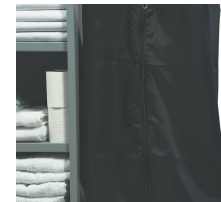

CHAMBORD

Equipped with:

- 70mm-high reception bin with adjustable dividers (2 for model 650 and 3 for models 750 -850).
- 2 shelves.
- 1 lift-up laundry bag holder. 130 L dirty linen bag included.
- 1 lift-up waste bag holder with decorative-colored lid.
- 2 lift-up bases to support bags and/or place a basket to store cleaning products.
- Integral non-marking bumpers on the structure and bumpers on the bases.
- COL" option * from 10 pieces or mini 10 carts
- LOGO" option * from 10 pieces or mini 10 carts

RID
 Hide curtain in black
 leatherette.

C-B
 Broom clip.

S-C
 Cover bag for
 garbage bag.

S-130
 Additional 130L
 laundry bag.

S-130Z
 130L laundry bag with
 zipper.

S-130W
 Blue waterproof
 laundry bag 130L.