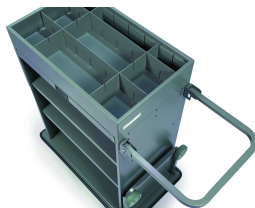

SEP
Width dividers.