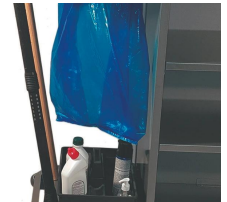

### Equipped with:

- Reception bin with 3 adjustable dividers.
- 2 shelves.
- 1 lift-up waste bag holder with lid.
- Protective bumpers on base corners.

Non-contractual photos

## OPTIONS

P-F-FLASK-HOLDER-  
Bottle holder

EC-P  
Ergo-Door wedge.

BAC-GCK  
BAC for cleaning  
products

COLLAR  
Choice of colors.\*  
from 10 pieces or mini  
10 carts

C-B  
Broom clip.

RID  
Hide curtain in black  
leatherette.