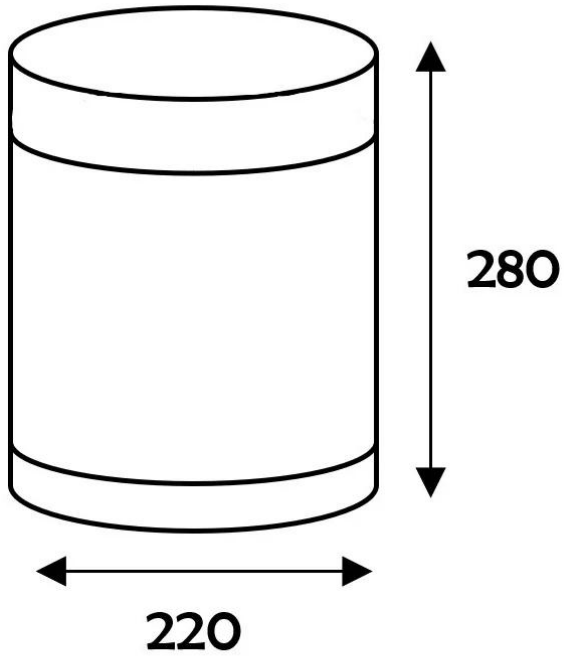

KOURILES – MARIANNES

Equipped with:

- Black or brown color.
- Removable stainless steel ring for securing garbage can liner.
- Plastic floor ring.

Non-contractual photos

Couleurs de la structure

-  Black (RAL 9005)
-  Brown

ADDITIONAL INFORMATION

KOURILES: Ref : WGE-CP1 Weight : 0,7 Kg

MARIANNES: Ref : WGE-CP2 Weight : 1.1 Kg

Matériel: Lacquered steel

Mariannes

Kouriles