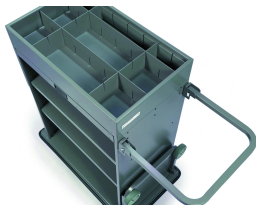

### Equipped with:

- 70mm-high reception bin with adjustable dividers (2 for model 650 and 3 for models 750 -850).
- 2 shelves.
- Integral non-marking bumper on structure.

Non-contractual photos

### Couleurs de la structure

-  Anthracite (RAL 7012)
-  Black (RAL 9005)
-  Capuccino (Ral 1019)
-  Light grey (RAL 7040)

## OPTIONS

5-R  
5th wheel for size  
750-850.

SEP  
Width dividers.

T-P  
Stationery drawer.

LOGO  
Hotel logo. \* from 10  
pieces or mini 10 carts

P  
Lockable doors

**R-E**  
 2 fixed and 2 swivel wheels.