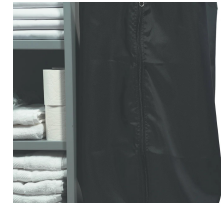

WALLIS

Equipped with:

- 70mm-high reception bin with adjustable dividers (2 for model 650 and 3 for models 750 -850).
- 2 shelves.
- 1 lift-up laundry bag holder. 130 L dirty linen bag included.
- Integral non-marking bumper on structure.

EC-P
Ergo-Door wedge.

M
Motorization.

COLLAR
Choice of colors. *
from 10 pieces or mini

10 carts

RID
 Hide curtain in black leatherette.

C-B
 Broom clip.

S-130
 Additional 130L laundry bag.

S-130Z
 130L laundry bag with zipper.