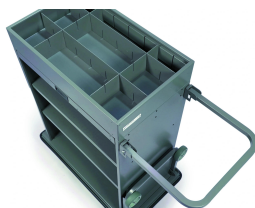

WALLIS

Equipped with:

- 70mm-high reception bin with adjustable dividers (2 for model 650 and 3 for models 750 -850).
- 2 shelves.
- 1 lift-up laundry bag holder. 130 L dirty linen bag included.
- Integral non-marking bumper on structure.

Non-contractual photos

Couleurs de la structure

-  Anthracite (RAL 7012)
-  Black (RAL 9005)
-  Capuccino (Ral 1019)
-  Light grey (RAL 7040)

Couleurs de sacs

-  Bordeaux bag
-  Grey Bag
-  Night Blue Bag

OPTIONS

5-R
5th wheel for size
750-850.

SEP
Width dividers.

T-P
Stationery drawer.

LOGO
Hotel logo. * from 10
pieces or mini 10 carts

P
Lockable doors

R-E
2 fixed and 2 swivel
wheels.

P-C
Corner bumpers.